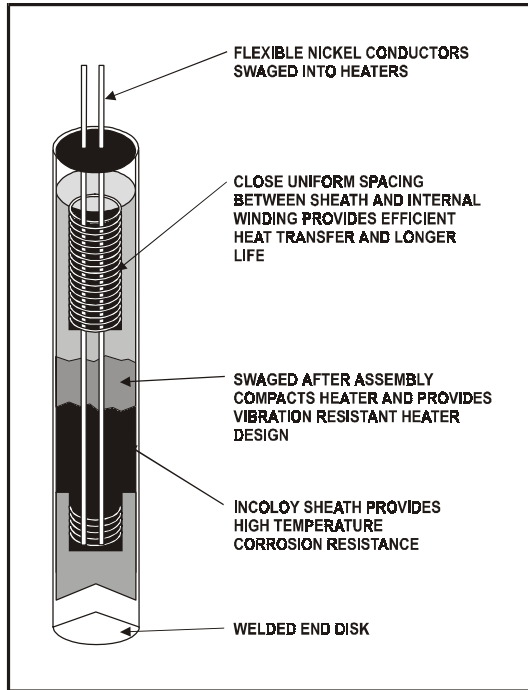

CARTRIDGE HEATERS

CARTRIDGE HEATERS

FEATURES

- SWAGED HIGH TEMPERATURE ALLOY SHEATH
- FLEXIBLE NICKEL LEAD WIRES
- NICKEL CHROME RESISTANCE WIRE
- HELI-ARC WELDED END DISC
- METRIC DIMENSION Available

MAX RECOMMENDED VOLTAGES

Up to 1/2"	240 V
Over 1/2"	480 V
Over 5/8"	600 V

OPTIONS

Cartridge heaters can be ordered in a variety of forms. Abrasion resistant leads, threaded bushings, distributed windings, internally connected temperature sensors, terminal boxes, special sizes and voltages. CONSULT FACTORY