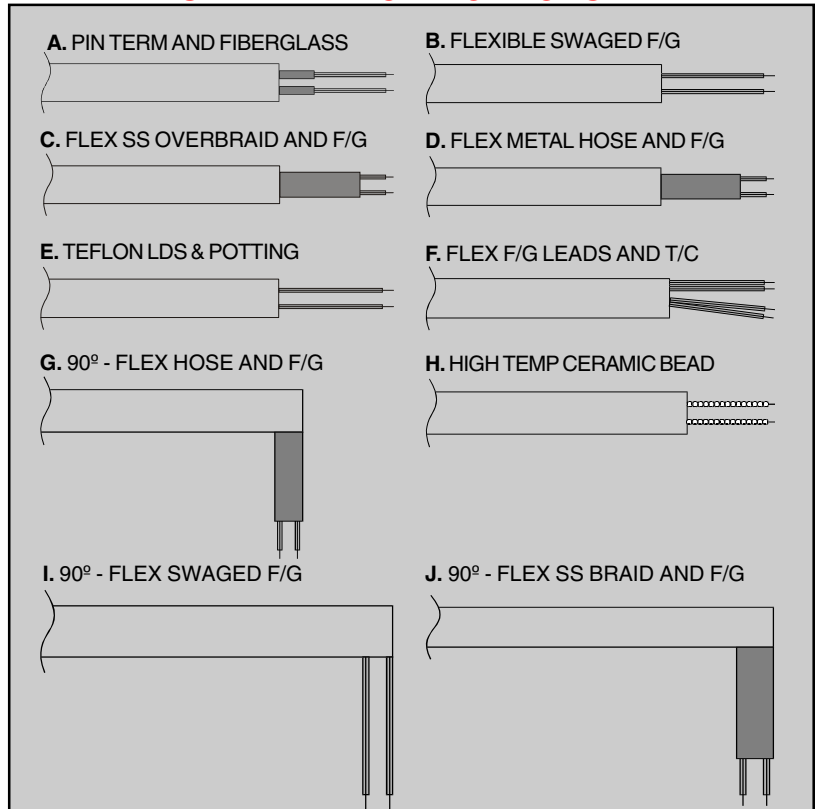

SAME DAY MODIFICATIONS

STOCK
1/4"

Length	WATTS	120V	240V
1	55	HR25010H	*
1	100	HR25010J	HR25020S
1	150	HR25010L	*
1.25	75	HR25012T	*
1.25	100	HR25012F	*
1.25	150	HR25012G	HR25012H
1.5	100	HR25015K	*
1.5	150	HR25015L	HR250150AU

Length	WATTS	120V	240V
1.5	200	HR25015M	HR25015N
2	40	HR25020AX	HR2502DAY
2	100	HR25020N	*
2	150	HR25020P	HR25020Q
2	200	HR25020R	HR25020S
2		HR25020S	*
2	250	HR25020T	HR25020U
2.5	200	HR25025E	HR25025H

Length	WATTS	120V	240V
3	75	HR25030AR	HR25030AS
3	150	HR25030AX	*
3	200	HR25030H	HR25030J
3	300	HR25030K	HR25030L
3.75	220	HR25037F	*
4	100	HR25040J	HR25040AQ
4	200	HR25040K	HR25040L
4	300	HR25040M	HR25040N

Length	WATTS	120V	240V
4	375	HR25040AR	*
4.75	275	HR25047F	*
5	300	HR25050AF	*
5	350	HR25050P	HR25050Q
5	450	HR25050AP	*
5.75	350	HR25057C	*
6	150	HR25057C	*
6	400	HR25060R	HR25060S